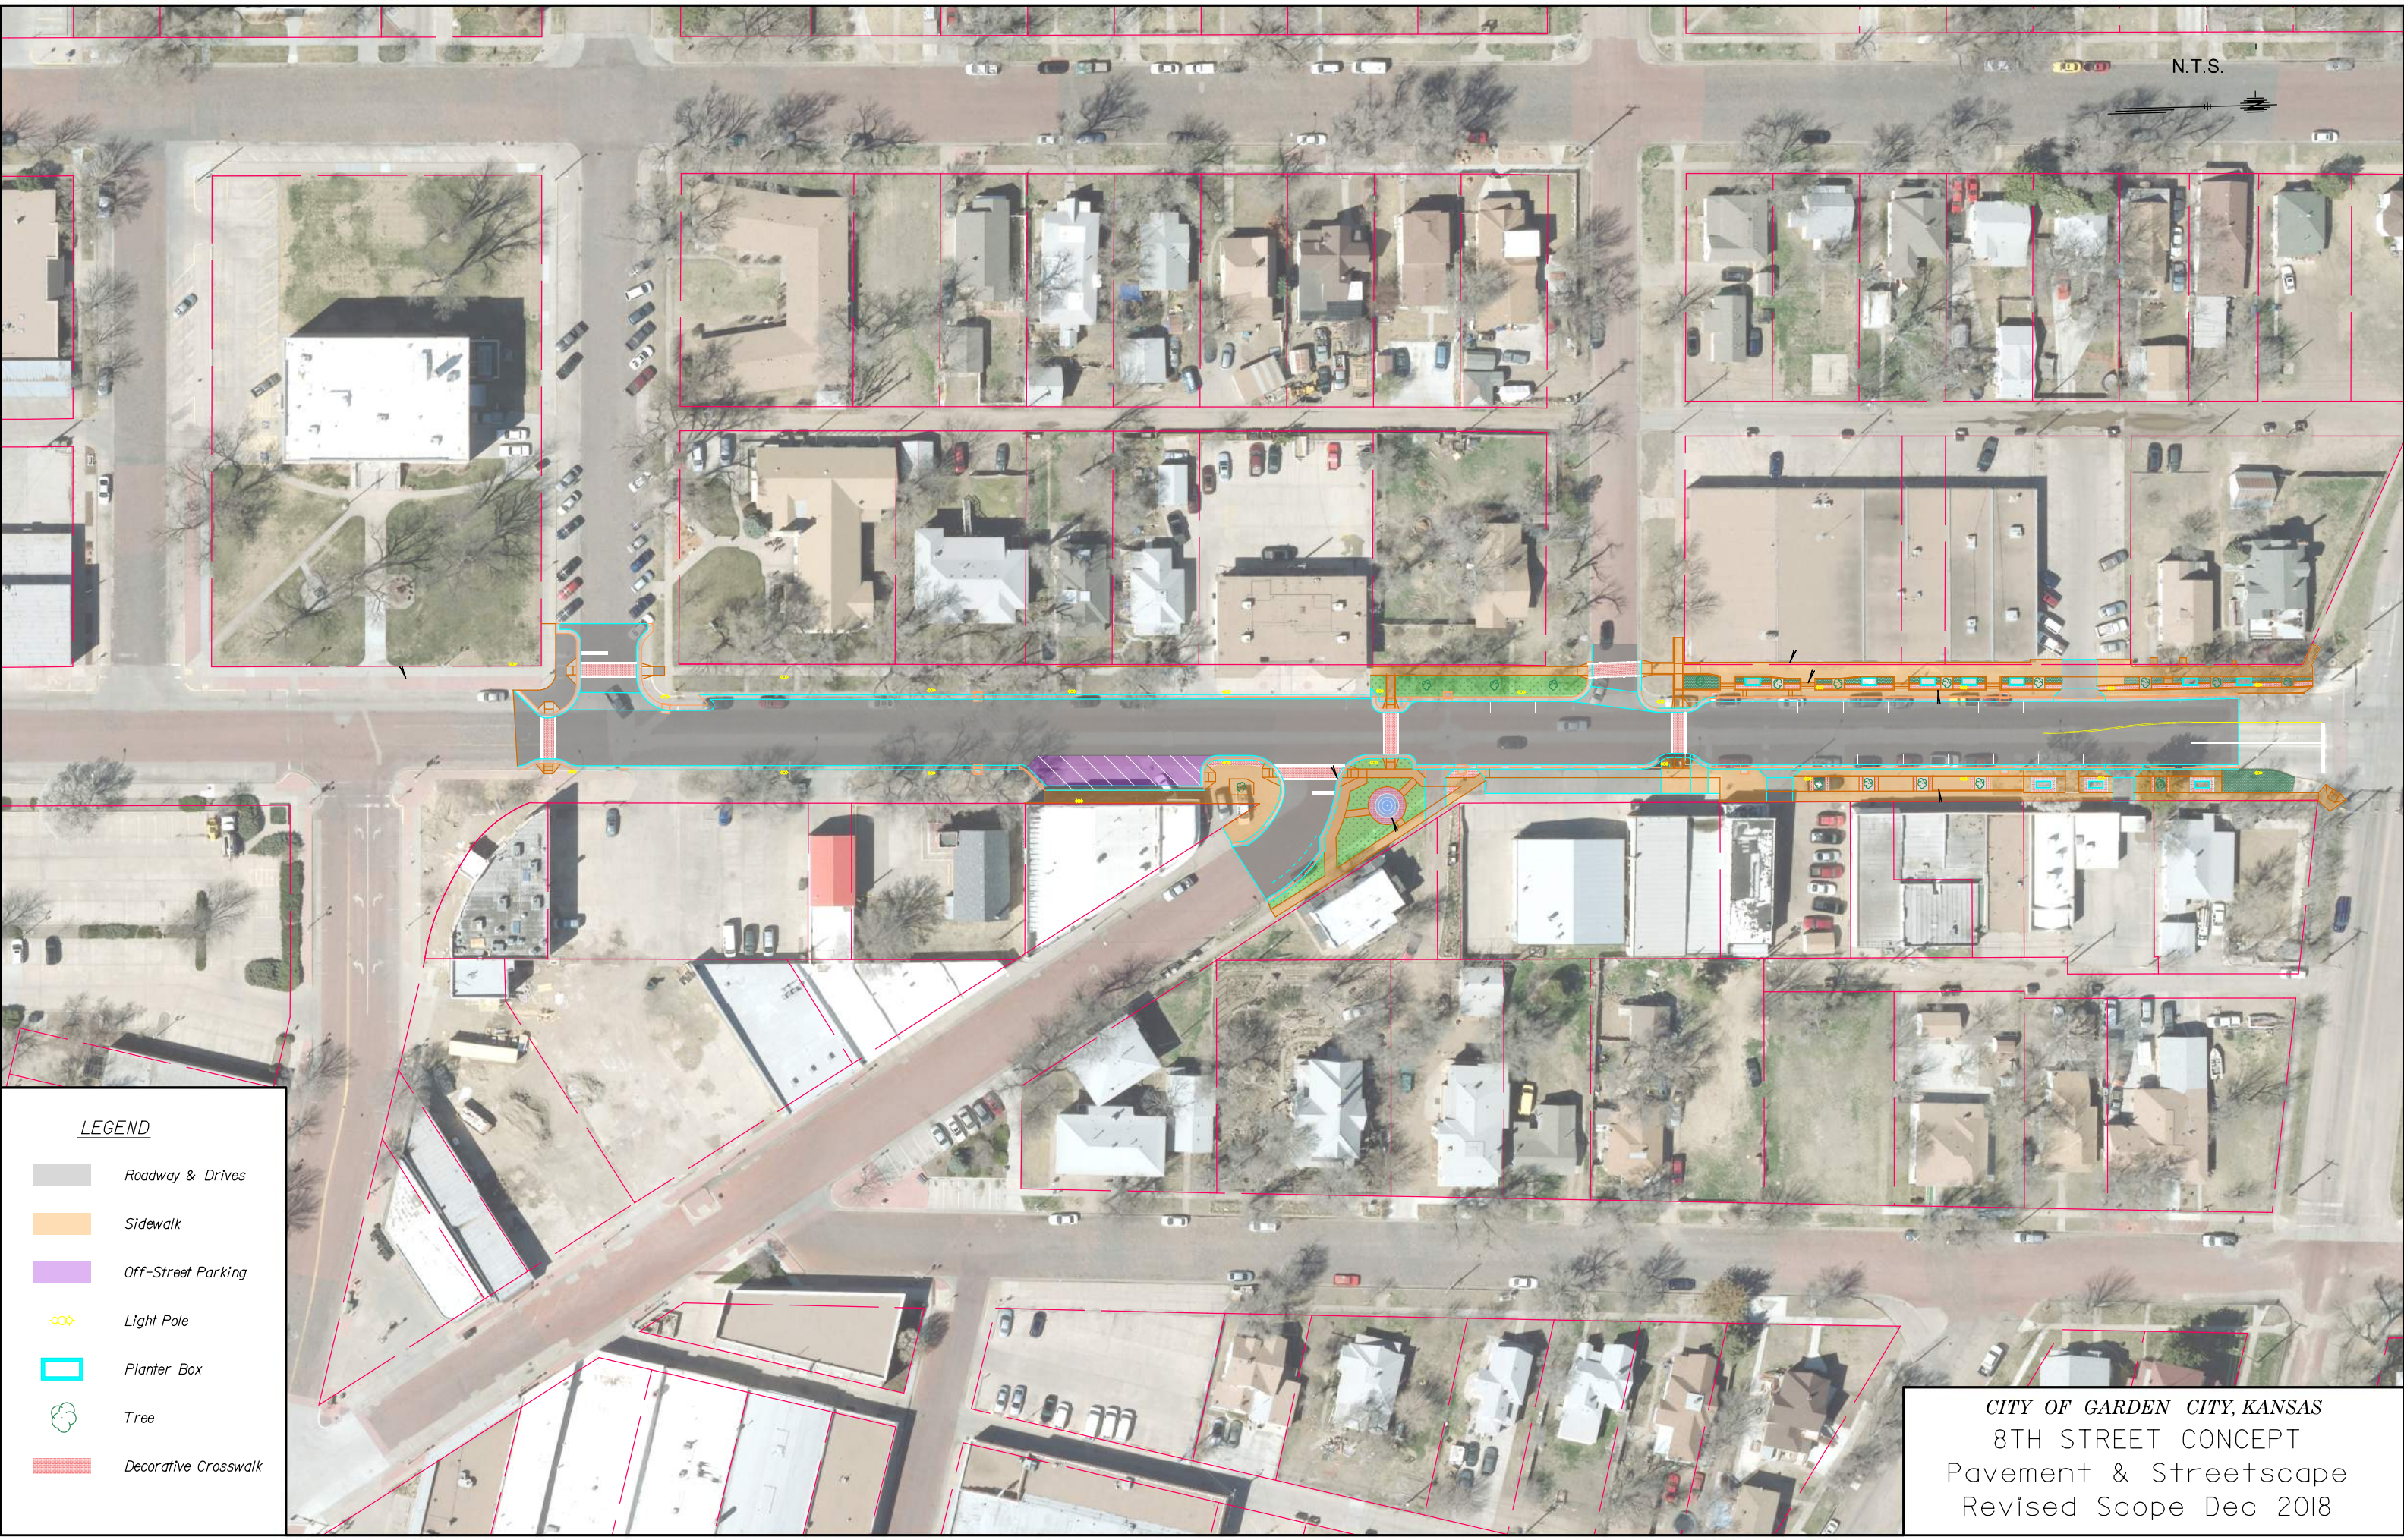

N.T.S.

**LEGEND**

-  Roadway & Drives
-  Sidewalk
-  Off-Street Parking
-  Light Pole
-  Planter Box
-  Tree
-  Decorative Crosswalk

CITY OF GARDEN CITY, KANSAS  
 8TH STREET CONCEPT  
 Pavement & Streetscape  
 Revised Scope Dec 2018